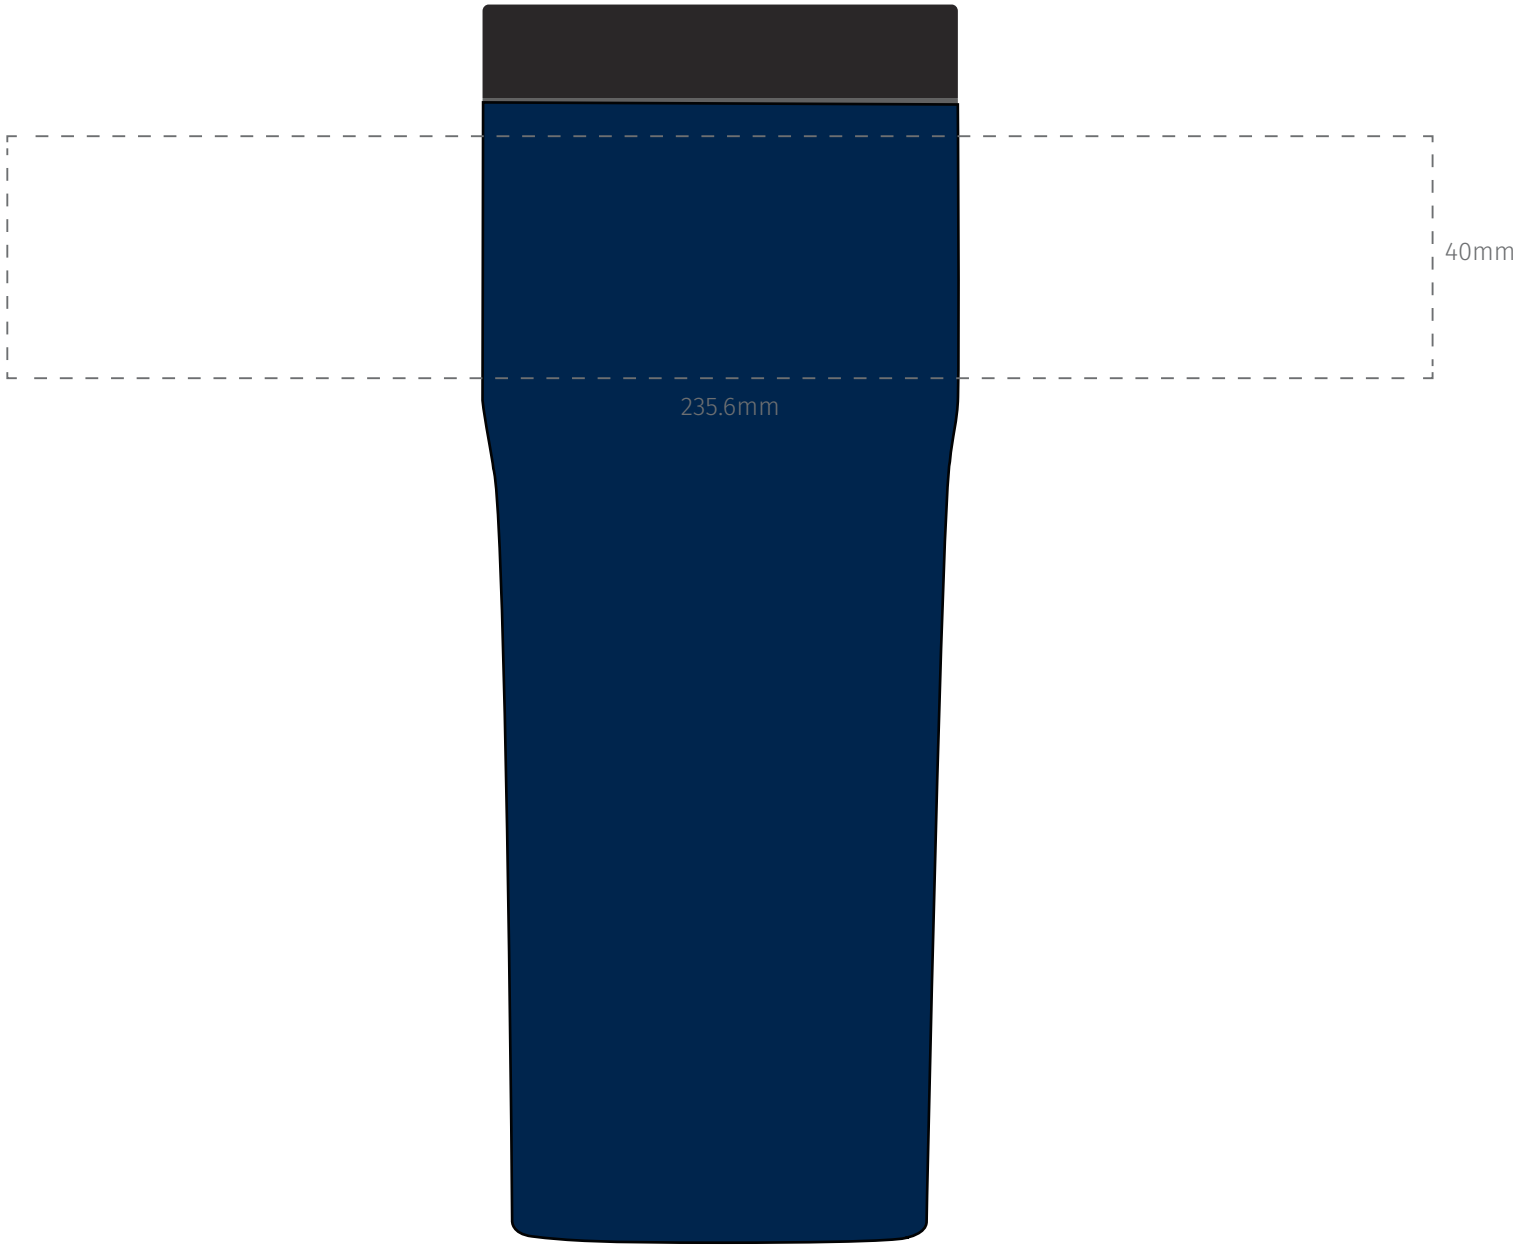

TEMPLATE:

■ TEMPEST VACUUM TUMBLER

Item shown at 100% actual size when viewed on A4 paper

BRANDING - Screenprint

Max branding area 150 x 40mm

TEMPLATE:

■ TEMPEST VACUUM TUMBLER

Item shown at 80% actual size when viewed on A4 paper

BRANDING - Digital Rotary Print

Max branding area 235.6 x 40mm

TEMPLATE:

■ TEMPEST VACUUM TUMBLER

Item shown at 100% actual size when viewed on A4 paper

BRANDING - Pad Print

Max branding area 40 x 50mm or 50 x 50mm

TEMPLATE:

■ TEMPEST VACUUM TUMBLER

Item shown at 100% actual size when viewed on A4 paper

BRANDING - Engraving

Max branding area 60 x 40mm or 60 x 80mm