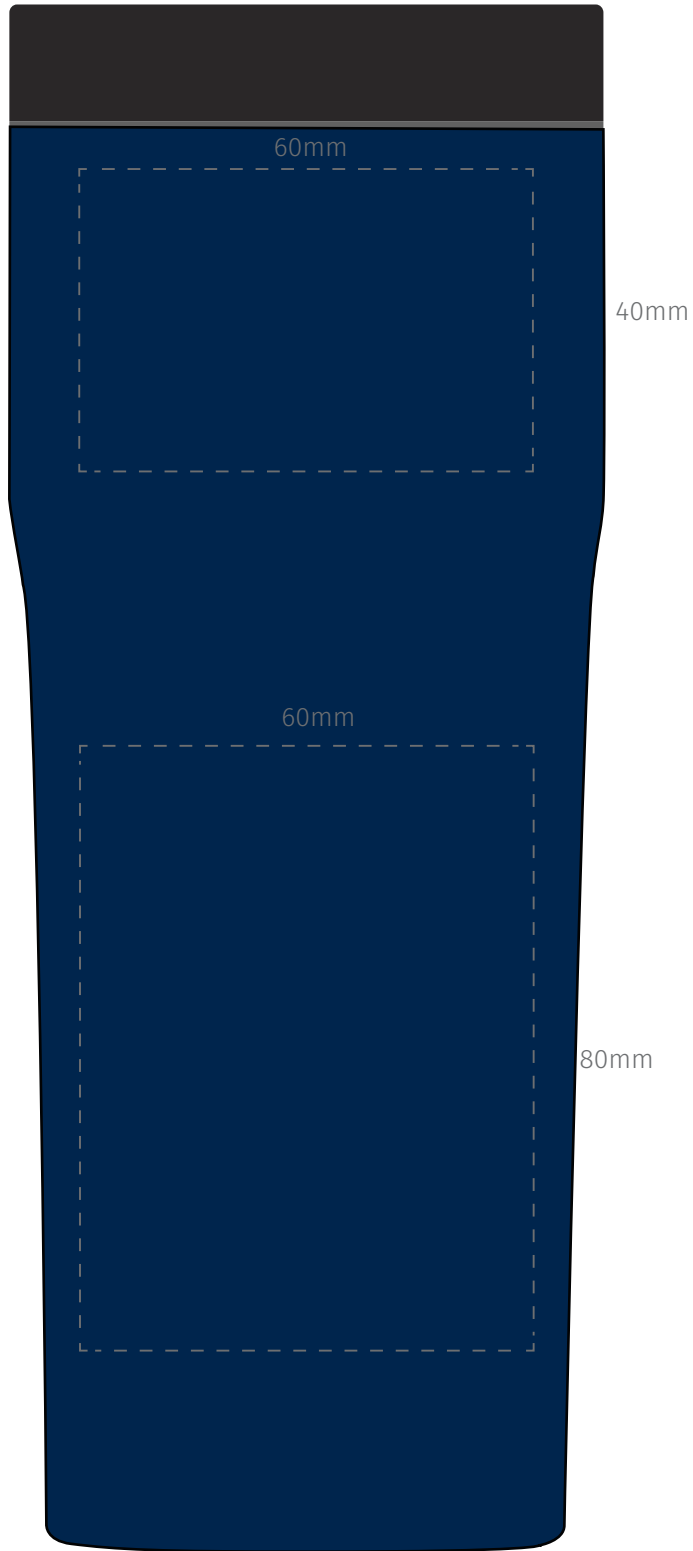

TEMPLATE:

■ TEMPEST VACUUM TUMBLER

Item shown at 100% actual size when viewed on A4 paper

BRANDING - Screenprint

Max branding area 150 x 40mm

TEMPLATE:

■ TEMPEST VACUUM TUMBLER

Item shown at 80% actual size when viewed on A4 paper

BRANDING - Digital Rotary Print

Max branding area 235.6 x 40mm

TEMPLATE:

■ TEMPEST VACUUM TUMBLER

Item shown at 100% actual size when viewed on A4 paper

BRANDING - Pad Print

Max branding area 40 x 50mm or 50 x 50mm

TEMPLATE:

■ TEMPEST VACUUM TUMBLER

Item shown at 100% actual size when viewed on A4 paper

BRANDING - Engraving

Max branding area 60 x 40mm or 60 x 80mm