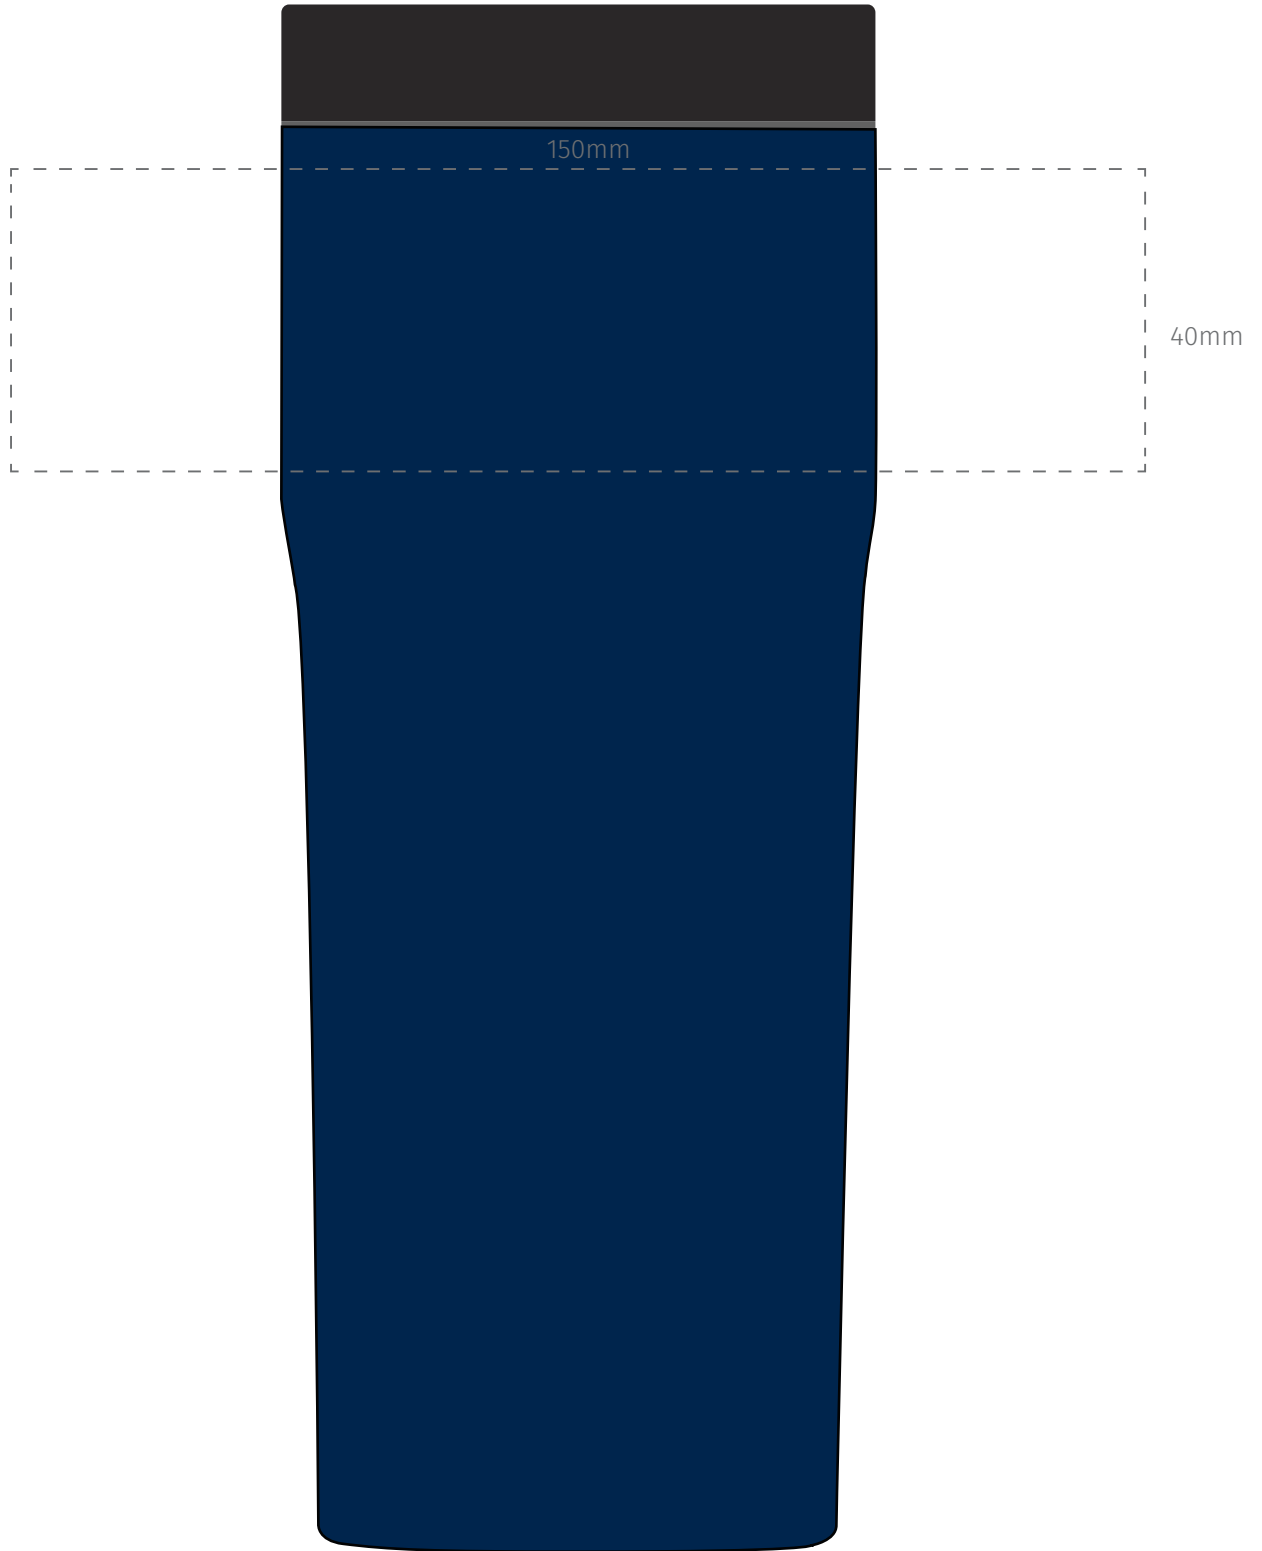

TEMPLATE:

■ TEMPEST VACUUM TUMBLER

Item shown at 100% actual size when viewed on A4 paper

BRANDING - Screenprint

Max branding area 150 x 40mm

TEMPLATE:

■ TEMPEST VACUUM TUMBLER

Item shown at 80% actual size when viewed on A4 paper

BRANDING - Digital Rotary Print

Max branding area 235.6 x 40mm

TEMPLATE:

■ TEMPEST VACUUM TUMBLER

Item shown at 100% actual size when viewed on A4 paper

BRANDING - Pad Print

Max branding area 40 x 50mm or 50 x 50mm

TEMPLATE:

■ TEMPEST VACUUM TUMBLER

Item shown at 100% actual size when viewed on A4 paper

BRANDING - Engraving

Max branding area 60 x 40mm or 60 x 80mm